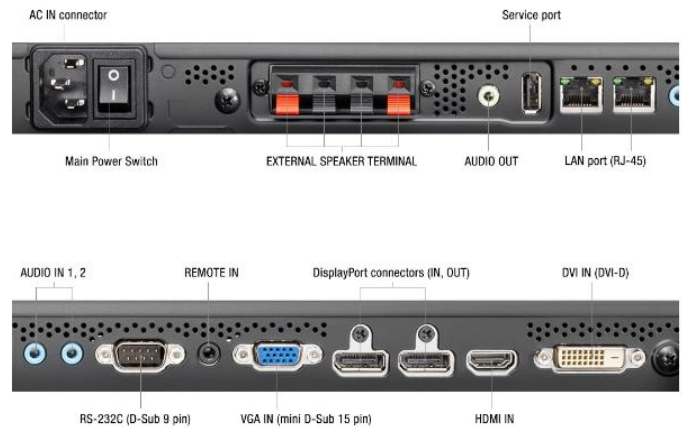

MultiSync® UN551VS LCD 55" Video Wall Display

Datasheet

Walls of Desire

Attract and engage your audience; the new 55" UN551VS shapes emotion and desire with NEC's most compelling video wall experience to date.

The new frameless design forms an entirely flat seamless digital canvas allowing a completely homogeneous image across multiple unified screens. The huge digital surface creates an unhindered viewing experience for your audience with a minimal image interruption of just 0.9mm per screen. The S-IPS panel provides superior picture quality and excellent colour reproduction in both landscape and portrait orientation ensuring perfect visibility even at extreme viewing angles which constantly change as the viewer passes by. At a high brightness level of 500 cd/m² your message will be well received with effortless readability in controllable ambient light situations. An advanced set of intelligent features make the displays easy to install and operate and supports significantly reduced maintenance requirements.

Smart Way to Large Scale perfectly detailed Imagery – native UHD Daisy Chaining enables the user to create UHD video walls with either a single UHD image or 4 different Full HD sources.

Easy Setup – Auto TileMatrix offers time and cost savings during installation. Configure just one display in order to complete the set up for the entire wall.

Connectivity

Input Video Analogue	1 x D-sub 15 pin
Input Video Digital	1 x DisplayPort (with HDCP); 1 x DVI-D (with HDCP); 1 x HDMI (with HDCP); 1 x Interface Extension Slot; 1 x OPS Slot
Input Audio Analogue	2 x 3,5 mm jack
Input Audio Digital	1 x DisplayPort; 1 x HDMI
Input Control	LAN 100Mbit; remote control wire (3,5mm jack); RS232
Output Video Digital	1 x DisplayPort out (loop through: DisplayPort, DVI-D, HDMI, Interface Extension Slot, OPS)
Output Audio Analogue	3,5mm jack