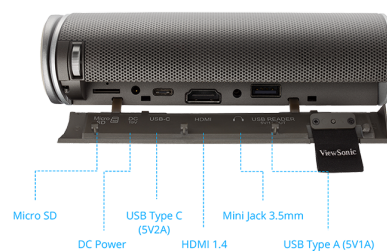

PROJECTOR M1+

Key Features

- Wireless screen mirroring and Wi-Fi connection to App store
- Dual integrated Harman Kardon Bluetooth speakers
- Smart Stand for 360 degree projection
- USB Type-C Connectivity
- iF Award winning design

Product Description

The ViewSonic M1+ is an ultra-portable WVGA LED projector that delivers convenient entertainment in any room. With a built-in battery and over 30,000 hours of operational life, this projector will deliver years of multimedia entertainment wherever it goes. Weighing less than 1kg, the M1+'s compact and lightweight design makes it ideal for moving from room to room, or for indoor/outdoor usage. The projector's smart stand provides for simple 360-degree setup, while also doubling as a lens cover. Once the lens is uncovered, the projector automatically powers on with full brightness for instant entertainment. The lens also features a safety auto-off feature that powers down the projector when objects are detected too close to the lens. Dual Harman Kardon Bluetooth speakers provide crisp and clear sound for multimedia content, while a short throw lens can display large images in small spaces. Integrated Wi-Fi connectivity lets you stream from your favourite content providers – making the M1+ a great option for sharing and displaying videos and other multimedia content. The M1+'s versatile connectivity options include a MicroSD card slot, USB Type-A, and USB Type-C connections.